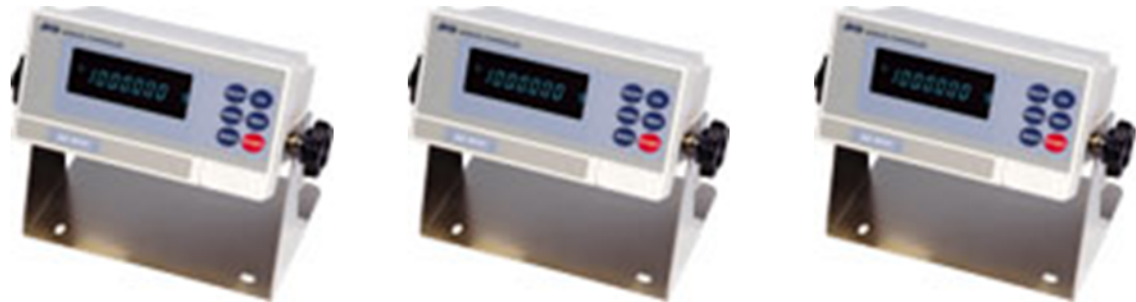

AD-8922

Remote Controller

Affordable and Flexible

The model AD-8922 provides both an external weight display and remote operator controls for virtually all A&D balances and scales.

When the primary weighing device just isn't enough this economical and easy to install solution should be your first choice.

Sporting a clean, modern look, the AD-8922 provides a bright, blue vacuum fluorescent display that is easily readable in any environment. The AD-8922 also has an RS232 transmission port that will relay the data it receives onto a printer or P.C.

AD-8922 Features

Compatible with:

- **A&D Balance Series**
GX,GF,GX-K,GF-K,GR,GH, HR,GP,EK-i,EW-i,EK-G,EW-G
- **A&D Scales**
FS,FS-KL,FG,HV-G,HW-G,HV-WP,FC-i,HC-i
- **Bright Blue Fluorescent Display**
- **Small Footprint and space requirement**
- **Additional RS232 to relay received data to a peripheral device**
- **Table or Panel Mount**

The host scale or balance must have an RS232 data Output so a check should be made if an option is required

Specifications

AD-8922	
Power Consumption	Approx. 11VA, including AC adaptor
Display	7 digit VFD, 13mm
Signal	RS-232C
Baud Rate	600 bps-19,000 bps
Length, Parity bit	7 bits-even, 7 bits-odd, 8 bits-none
Stop Bits	1 or 2
Terminator	<CR> or <CR> <LF>
Dimensions (HWD)	170 x 238 x 132 mm
Net Weight	Approx. 1 kg
Standard Accessories	AC Adaptor, Instruction Manual, 2m Cable with DB25